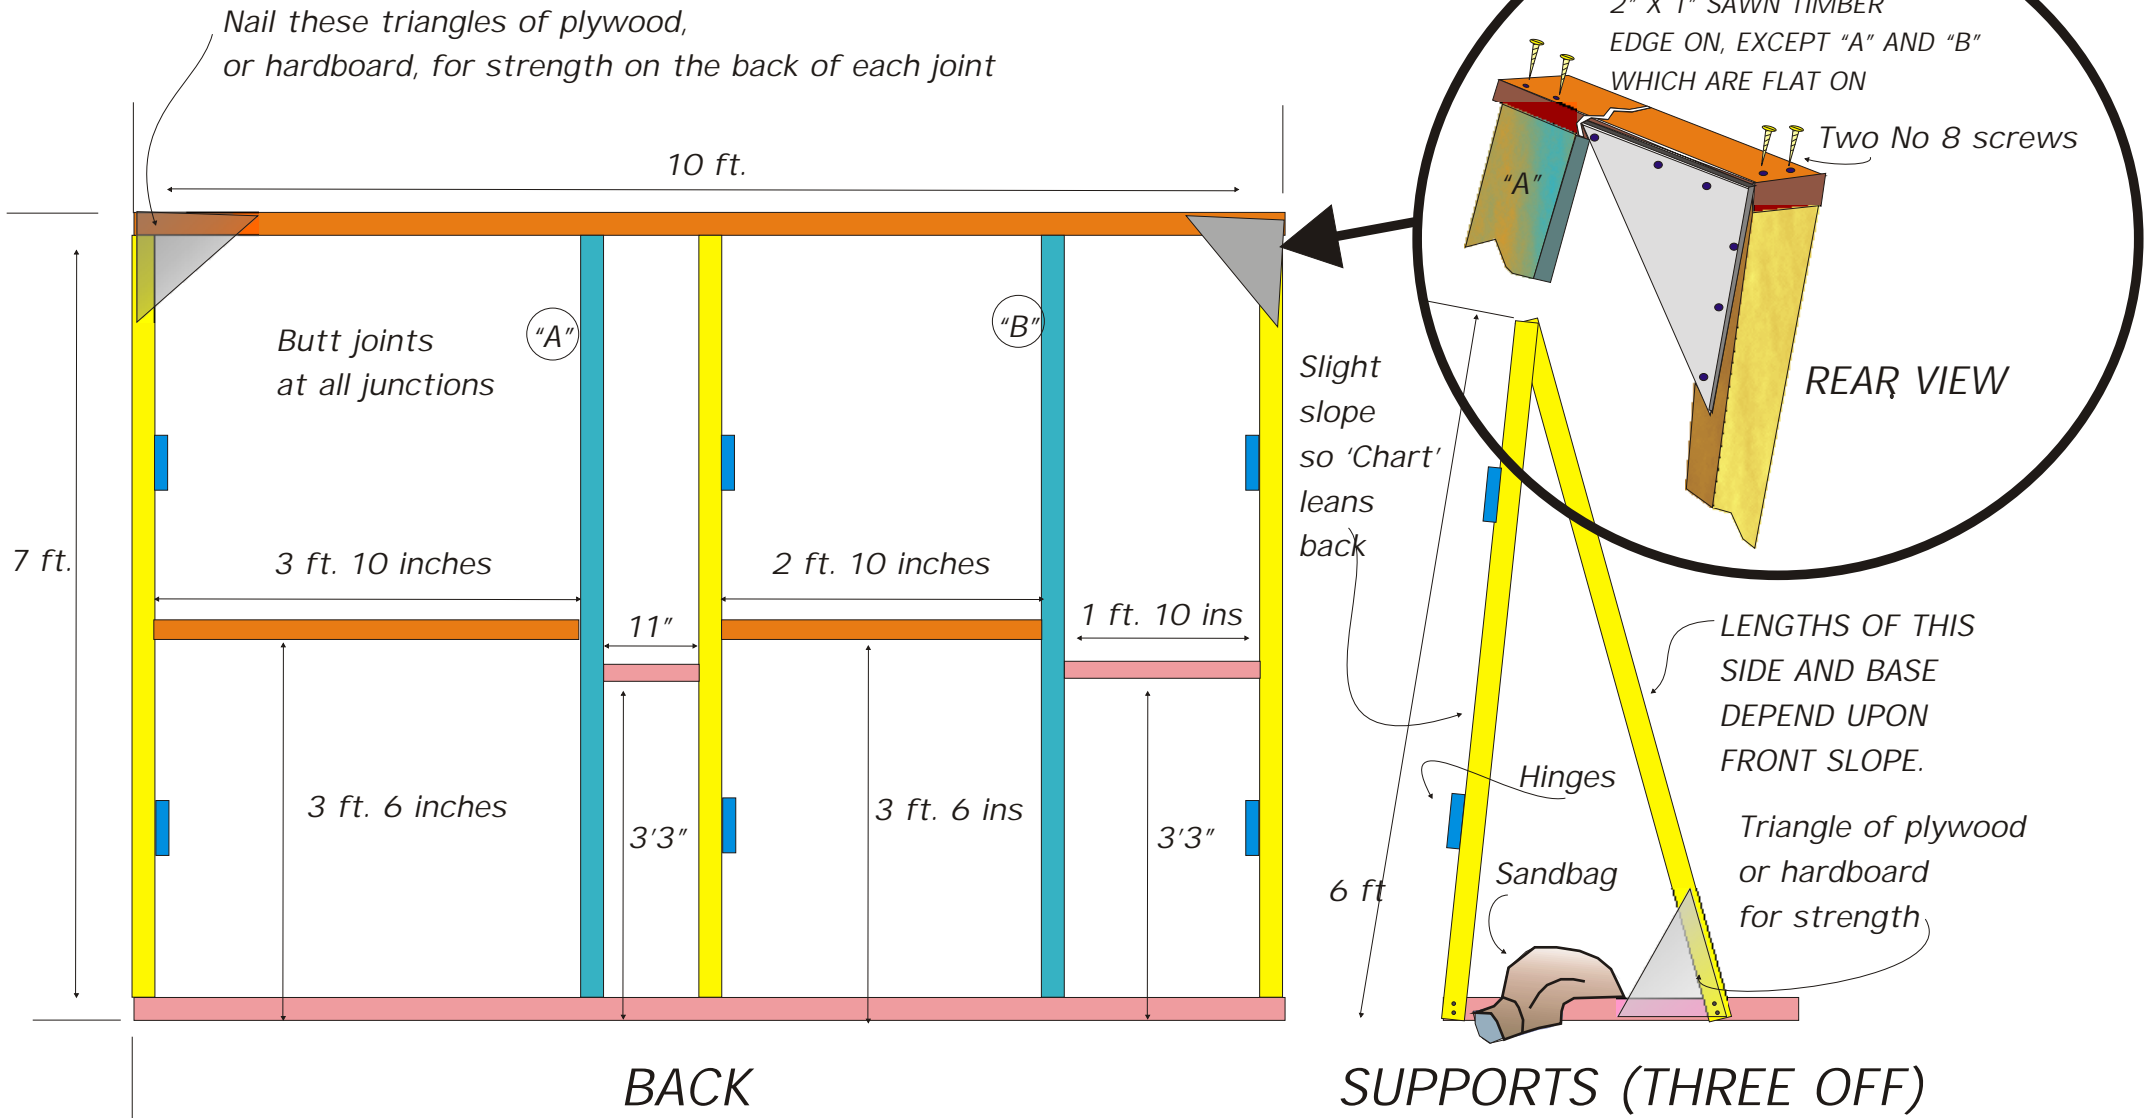

# "GIANT FLIP CHART" FRAME.

ALL MEASUREMENTS IN FEET BECAUSE THE PLYWOOD COMES IN 8 FT. X 4 FT. SHEETS  
 THIS FRAME COVERED WITH THREE SEVEN FOOT BOARDS. TWO FOUR FEET WIDE AND ONE TWO FEET WIDE  
 BOARDS IDEALLY 4MM PLY OR FAILING THAT THEN HARDBOARD - BUT HARDBOARD IS HEAVIER. .